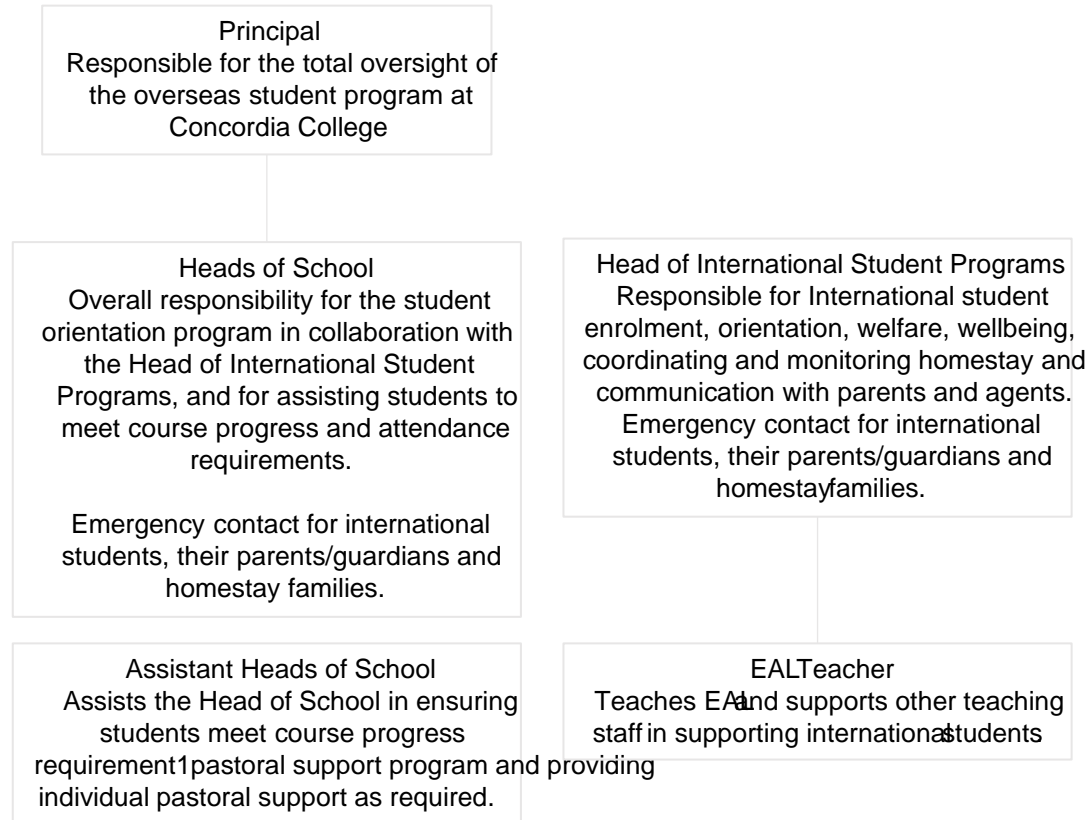

STAFF WITH DESIGNATED RESPONSIBILITY FOR INTERNATIONAL STUDENTS

OTHER STAFF WHO PROVIDE SUPPORT TO INTERNATIONAL STUDENTS

Home Class Teachers
Responsible for the day-to-day academic and pastoral support of students.